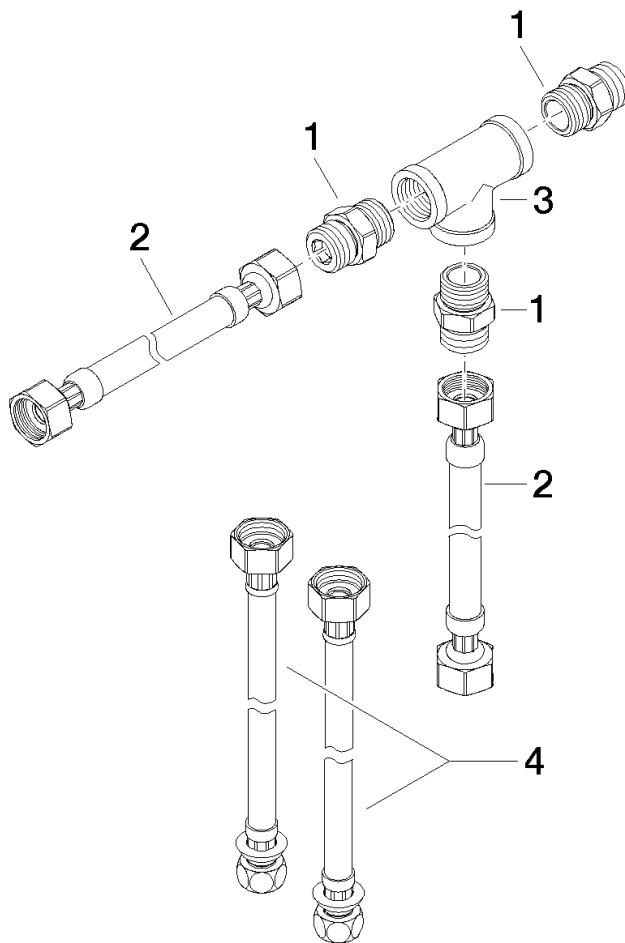

12 509 970 90

- 2x 1/2" x 1/2" x 412mm high pressure hose
- 2x 3/8" x 1/2" x 500mm high pressure hose

Hose connections for combining 2 outlet points with diverter 29 12X SSS.

Fits: IMO, LULU, MADISON, MEM, TARA,
CL.1, LISSÉ, VAIA, META, CYO

12 509 970 90

mm [inches]

12 509 970 90

Spare parts list

No.	Item Number	Name	Quantity used	Delivery time
1	09 24 03 242 90	nipple	3	2
2	12 502 970 90	High pressure hose 1/2" x 1/2" x 400 mm -	2	2
3	09 17 11 035 90	holder	1	2
4	12 506 970 90	High pressure hoses -	2	2